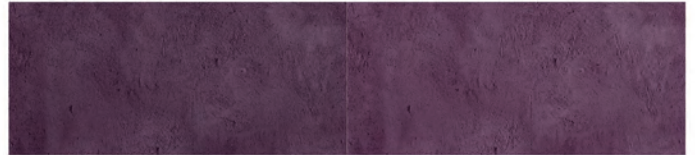

# DELTA DYE®

Colors As They Appear On Grey | As they Apear On White Overlays

**Cola**

**Brown**

**Bronze**

**Tobacco Road**

**Black Forest**

**Crimson**

**Blue Slate**

**Amber**

**Black**

Colors As They Appear On Grey | As they Apear On White Overlays

**Sienna Leather**

**Walnut Brown**

**Terra Cotta**

**Mahogany**

**Turquoise Blue**

**Light Rose**

**Violet**

**Grey**

**White**