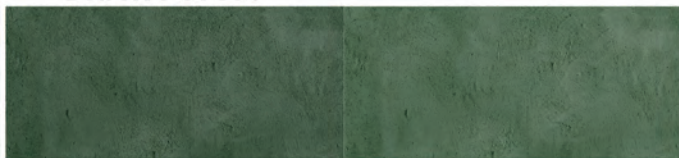

# DELTA DYE®

Colors As They Appear On Grey | As they Apear On White Overlays

**Cola**

**Brown**

**Bronze**

**Tobacco Road**

**Black Forest**

**Crimson**

**Blue Slate**

**Amber**

**Black**

Colors As They Appear On Grey | As they Apear On White Overlays

**Sienna Leather**

**Walnut Brown**

**Terra Cotta**

**Mahogany**