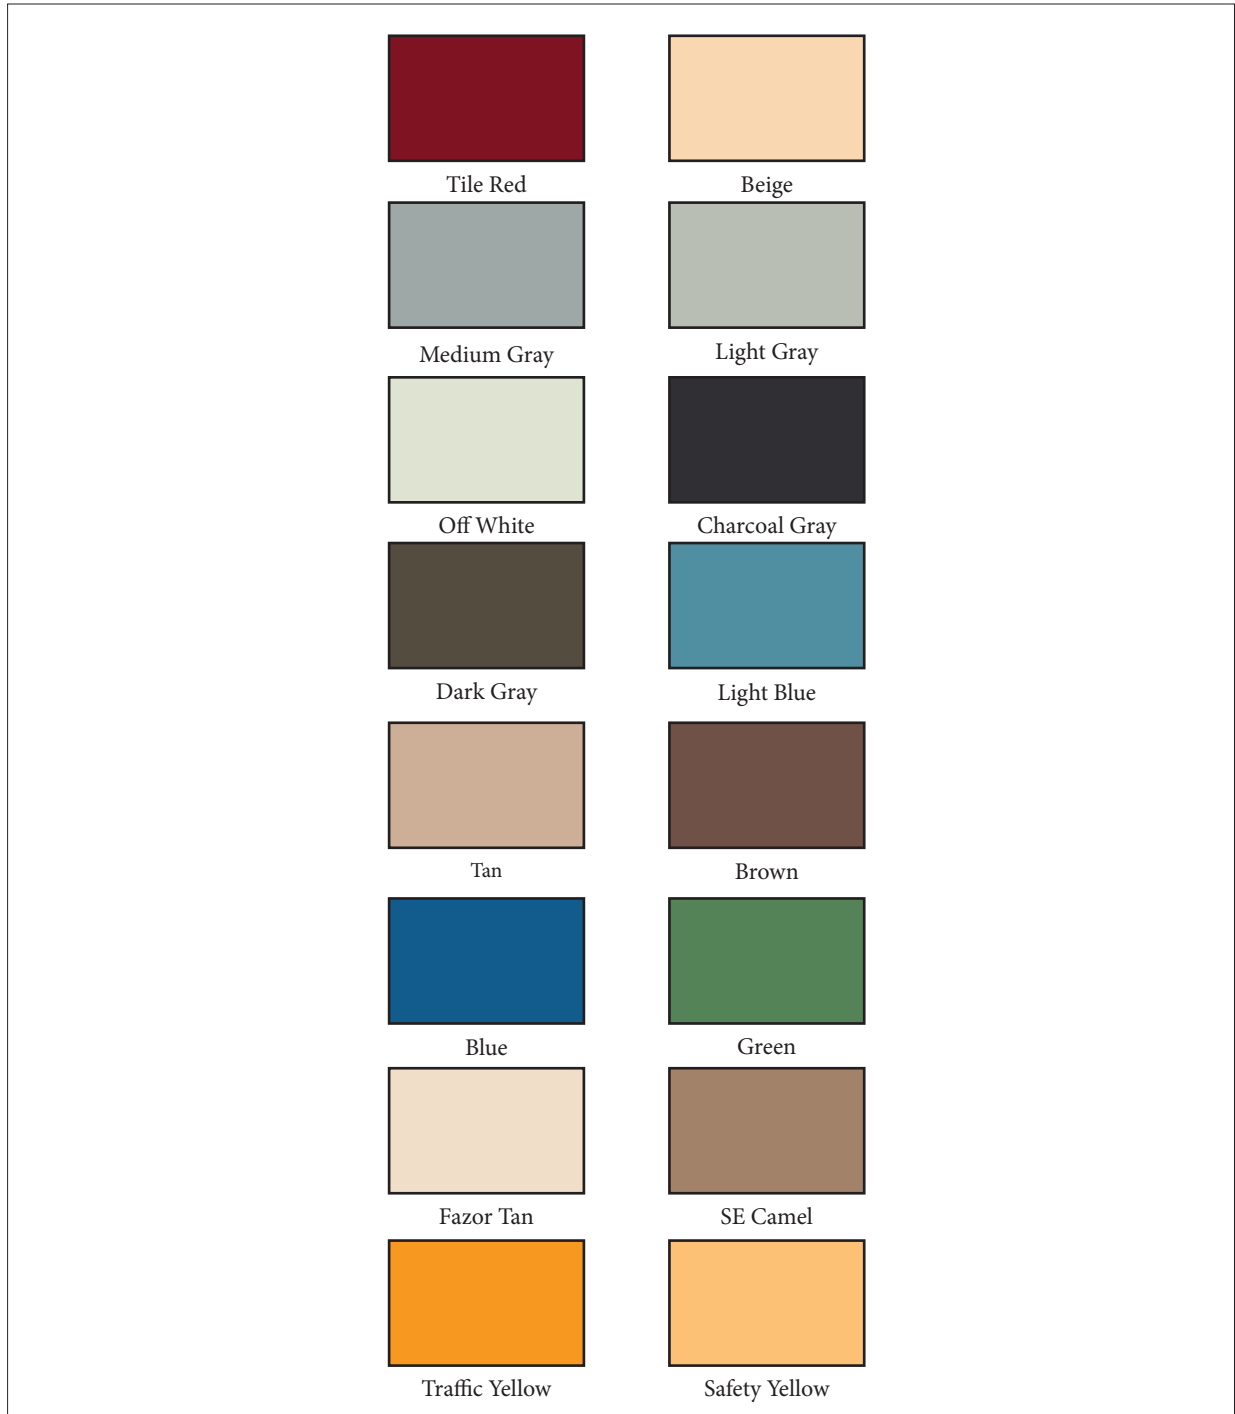

Flooring Color Chart - Epoxy Coatings Color Selections

Actual colors may vary from colors shown. Coatings also available in Clear, White, & Black.

Special colors and Safety colors available upon request. Colors may vary from batch to batch and product to product.